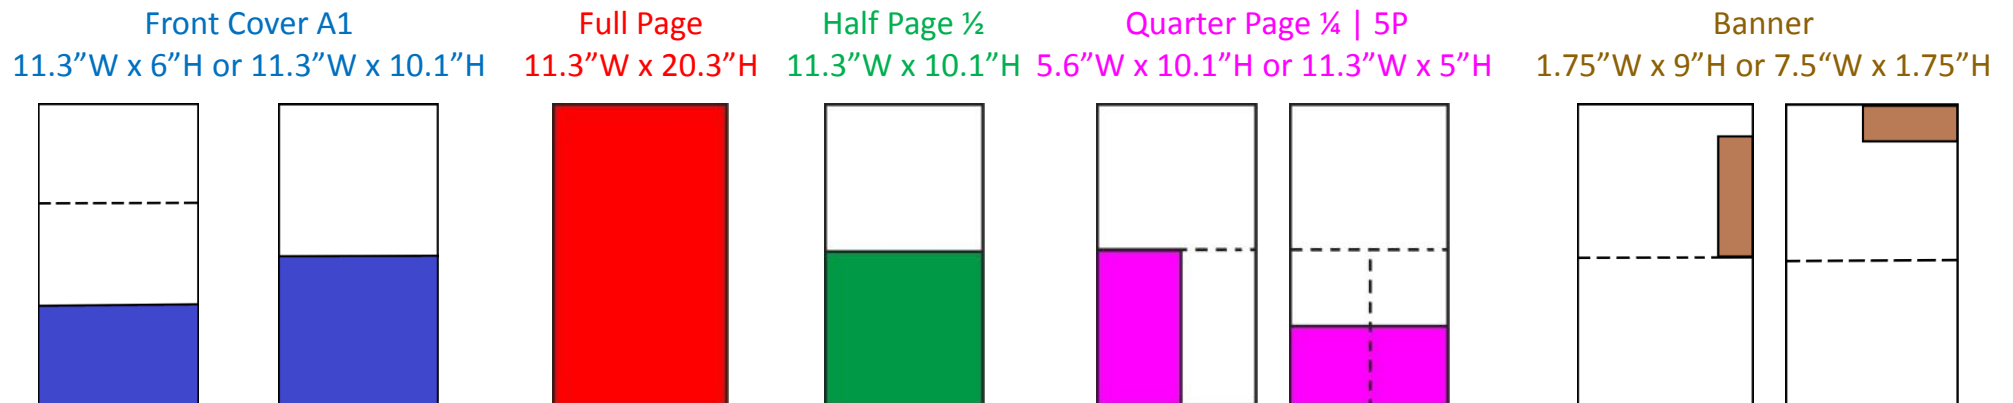

Horizontal

世界日報
World Journal

The Most Influential Chinese Media

Rates & Specifications

➤ Rates

- -Rates are for 2022 only and are subject to change.
- -Artwork and translation fee are not included.
- -All rates are NET.
- -Frequency Discount: Contact your sales representative.

➤ Specifications

- -All file should be at least 300 DPI / Actual size in CMYK format.
- -Final works must be submitted 4 work days prior to the desired publication date.
- -World Journal reserves the right to publish, reject, and omit advertisements.
- -More details, please contact your sales representative.